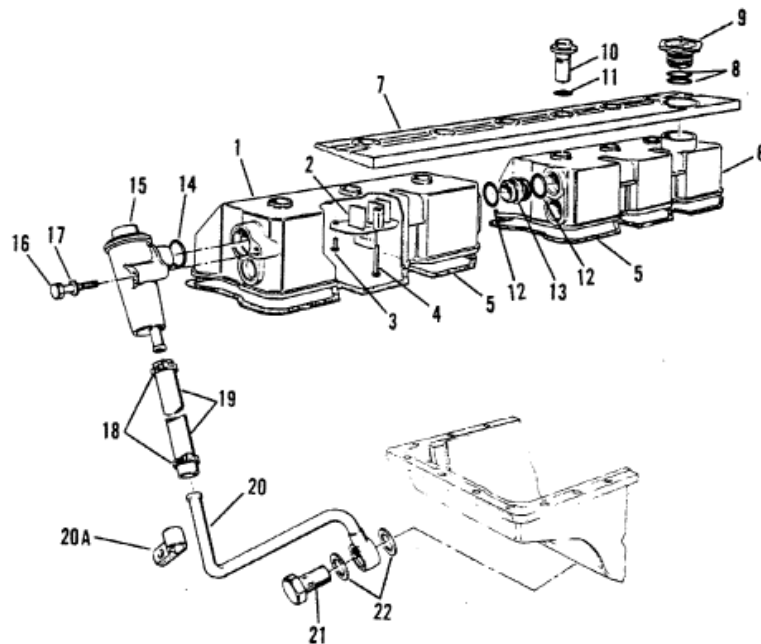

ROCKER COVER

Parts List

Ref	Class	Part	Description	Qty	Comment	Footnote
1		801763790	ROCKER COVER (REAR)	1		
2		801763767	BAFFLE	1		
3	10	811397	SCREW	1		
4	10	811398	SCREW	1		
5		801763765	SEAL	2		2,1
6		801763766	ROCKER COVER (FRONT)	1		
7		19224 2	COVER	1		
8	25	801331690	O-RING	2		2,1
9	36	811396	FILLER CAP	1		
10	11	801763773	NUT	6		
11	25	801763779	O-RING	6		2,1
12	25	801763770	O-RING	4		2,1
13	22	801763769	CONNECTOR	2		
14	25	801285797	O-RING	1		
15		801285638	OIL SEPARATOR	1		
16	10	809912529	SCREW	1		
17	12	40022 17	WASHER	1		
18	54	809952104	CLAMP	2		
19	32	801763269	OIL DRAIN TUBE (USE WITH OIL	1		
20	32	816153	OIL RETURN PIPE (USE WITH OI	1		
19	32	77653 77	OIL DRAIN TUBE (USE W/O OIL	1		
20	32	805178	OIL RETURN PIPE (USE W/O OIL	1		
20A	54	99118	CLIP	1		
21	10	801117181	BANJO BOLT	1		
22	12	809963201	SEALING WASHER	2		
23	27	811490	GASKET SET	-		
24	27	811522	GASKET SET	-		